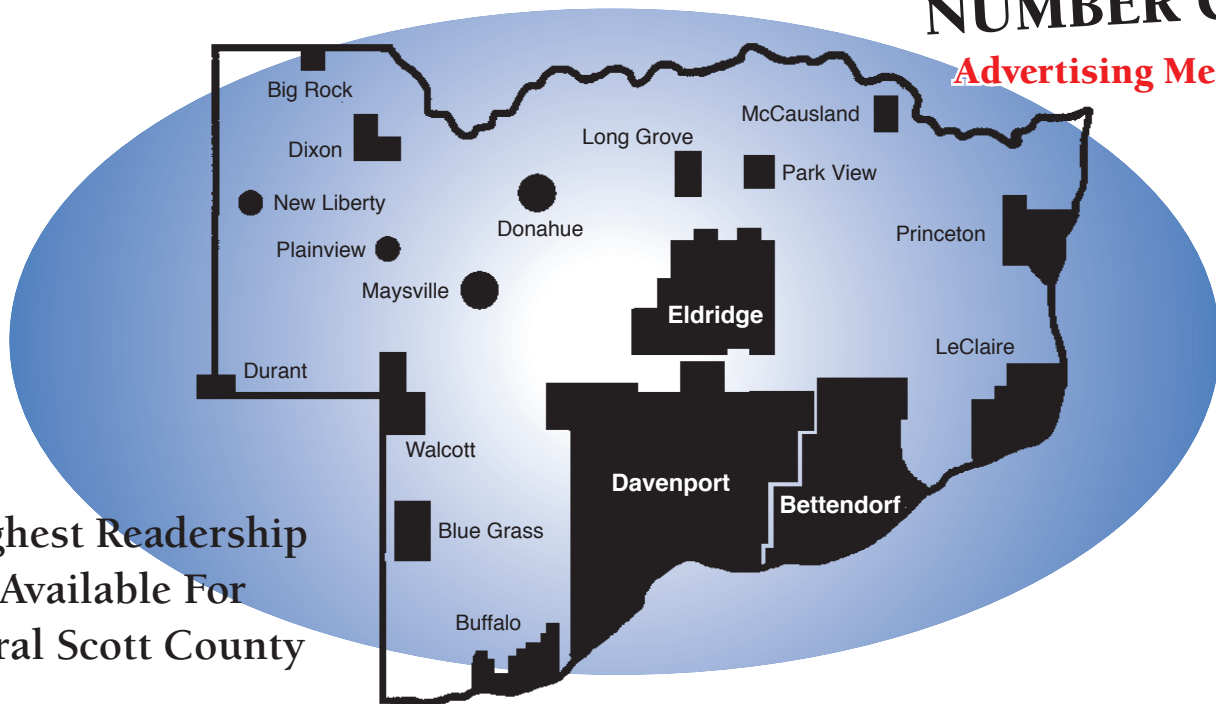

One of the most widely-read weekly newspapers in the Midwest

N S P

The North Scott Press

**Rural Scott County's
NUMBER ONE
Advertising Medium**

Highest Readership
Available For
Rural Scott County

**EASTERN
IOWA
BIZZYZ
BEE**

One of the largest circulating weekly newspapers in the Midwest!

Our primary readership area:

- Eldridge • Long Grove • Park View • Mt. Joy • McCausland
- Princeton • Argo • Donahue • Dixon • Maysville • Big Rock • Plainview • New Liberty • Walcott
- and rural areas of
- Stockton • Blue Grass • Davenport • Bettendorf and LeClaire

NSP
The North Scott Press

The Bizzzy Bee, established in 1966, is a weekly classified and display advertising supplement to five Eastern Iowa newspapers. Distribution is as follows: Saturday in the Maquoketa Sentinel-Press and DeWitt Observer, and Wednesday in The North Scott Press, Tipton Conservative and Anamosa Journal. Bizzzy Bee ads that originate through The North Scott Press may also be inserted into the Wilton-Durant Advocate News at a nominal charge.